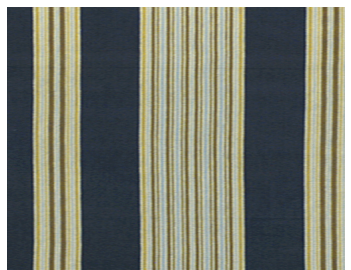

INDIGO

Denim SW 6523

This palette of exuberant Sherwin-Williams colors coordinates perfectly with fabrics from Robert Allen's Color Library collection to complete your design vision.

See these collections at www.sherwin-williams.com/robertallen or www.robertallendesign.com/sherwin-williams

Order large paint samples at www.swcolorsamples.com

ROBERT ALLEN

SHERWIN-WILLIAMS®

Alabaster SW 7008

Bracing Blue SW 6242

Edgy Gold SW 6409

Chamois SW 6131

Silver Gray SW 0049

Balmy SW 6512

Needlepoint Navy SW 0032

Web Gray SW 7075

Revel Blue SW 6530

Diamond Braid – Indigo

Sammi Rose – Indigo

Mulsanne – Indigo