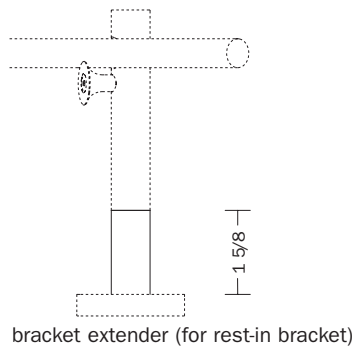

amber

measurements

finials / holdback

brackets

brackets

accessories