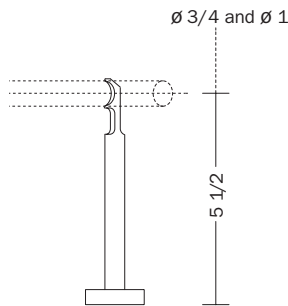

amber

measurements

finials / holdback

brackets

brackets

accessories