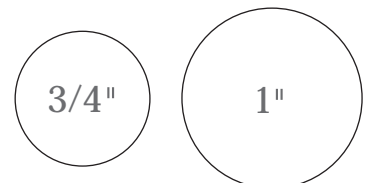

# amber

walnut, wenge, polished nickel

walnut, polished nickel

wenge, polished nickel

Pass-through bracket is only available in combination with standard rest-in bracket.

available rod diameters

ROBERT ALLEN