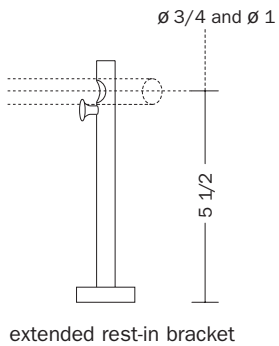

available rod diameters

ROBERT ALLEN

PRESENTS

B L ● M E

amber

measurements

finials / holdback

brackets