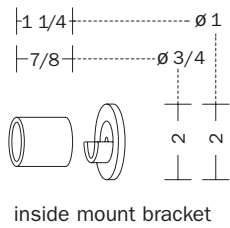

available rod diameters

ROBERT ALLEN

PRESENTS

B L ● M E

amber

measurements

finials / holdback

brackets