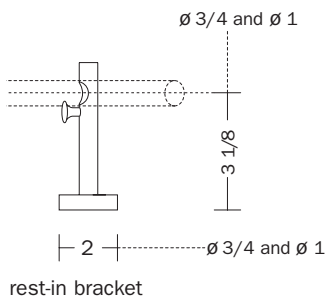

available rod diameters

ROBERT ALLEN

PRESENTS

B L ● M E

amber

measurements

finials / holdback

brackets