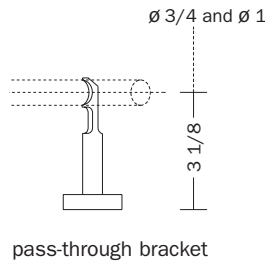

amber

measurements

finials / holdback

brackets

brackets

accessories