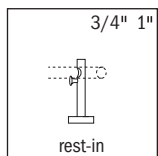

Pass-through bracket is only available in combination with standard rest-in bracket.