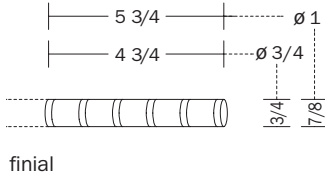

available rod diameters

ROBERT ALLEN

PRESENTS

B L ● M E

amber

measurements

finials / holdback

brackets