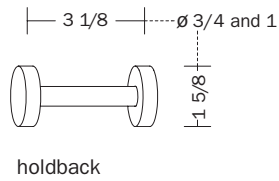

available rod diameters

ROBERT ALLEN

PRESENTS

B L ● M E

amber

measurements

finials / holdback

brackets