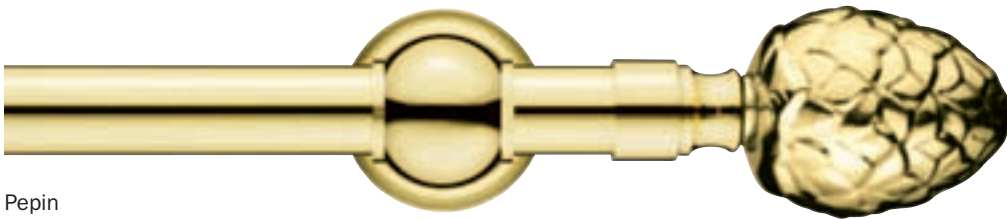

ROBERT ALLEN

PRESENTS

B L M E

baroque

polished brass

Lance

Soleil

Pepin

available rod diameters