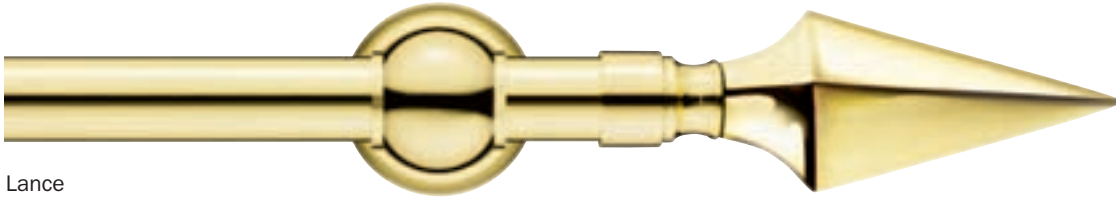

baroque

baroque

Soleil

Lance

Pepin

Baroque is associated with the riches of design and the lavish use of the highest quality materials. Our collection of the same name reflects the magnificence of that era, with heavy end-pieces and luxurious finishes.

ROBERT ALLEN

PRESENTS

B L M E

baroque

polished brass

Lance

Soleil

Pepin

available rod diameters