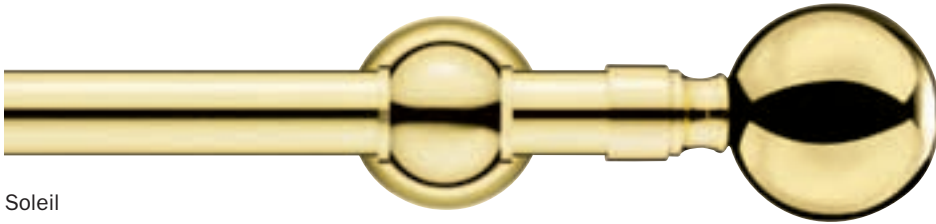

baroque

baroque

Soleil

Lance

Pepin

Baroque is associated with the riches of design and the lavish use of the highest quality materials. Our collection of the same name reflects the magnificence of that era, with heavy end-pieces and luxurious finishes.

ROBERT ALLEN

PRESENTS

B L M E

baroque

polished brass

Lance

Soleil

Pepin

available rod diameters