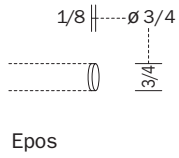

moduloarco

measurements

finials