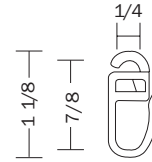

modulo arco

## measurements

### brackets/holdback

inside mount bracket

bracket

holdback

### accessories

pleating hook

eyelet hook

standard ring

tube connector