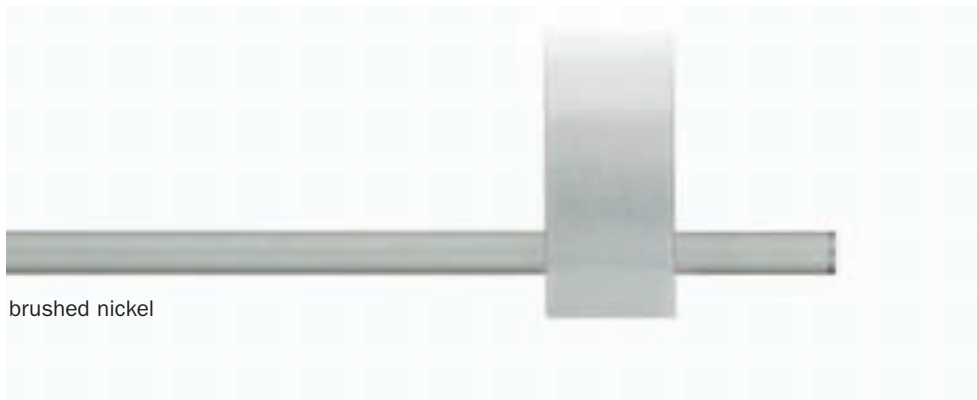

moduloarco

ROBERT ALLEN

PRESENTS

B L ● M E

3/4"

available rod diameters