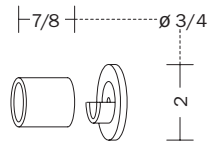

brackets/holdback

inside mount bracket