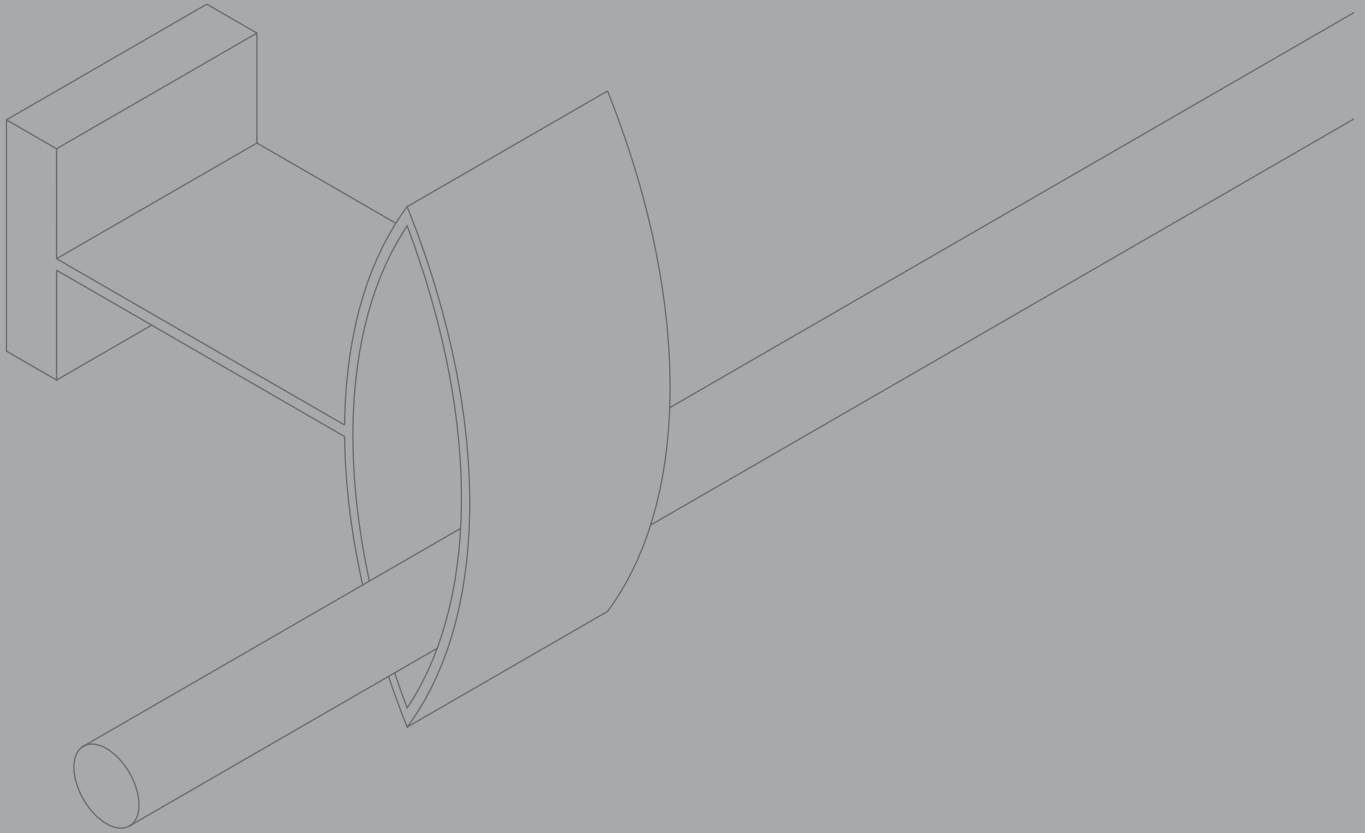

modulo arco

# moduloarco

The Arco arch is a unique architectural shape which combines style with strength. The elliptical bracket in Modulo Arco is elegantly formed, alluding to permanent stability and playful effortlessness.