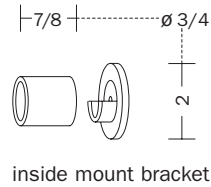

modulotecnico

measurements

finials / holdback

brackets

accessories