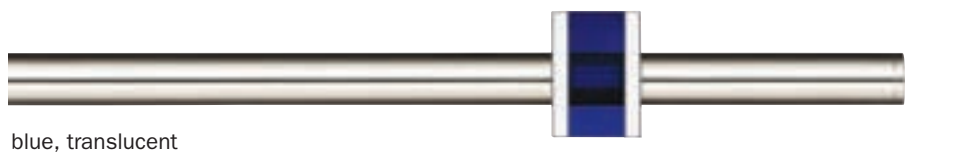

polished nickel

brushed nickel

black

ROBERT ALLEN

PRESENTS

B L M E

modulotecnico

Pictured bracket is available
in single or double format

ROBERT ALLEN

PRESENTS

B L ● M E

3/4"

available rod diameters

modulotecnico

measurements

finials / holdback