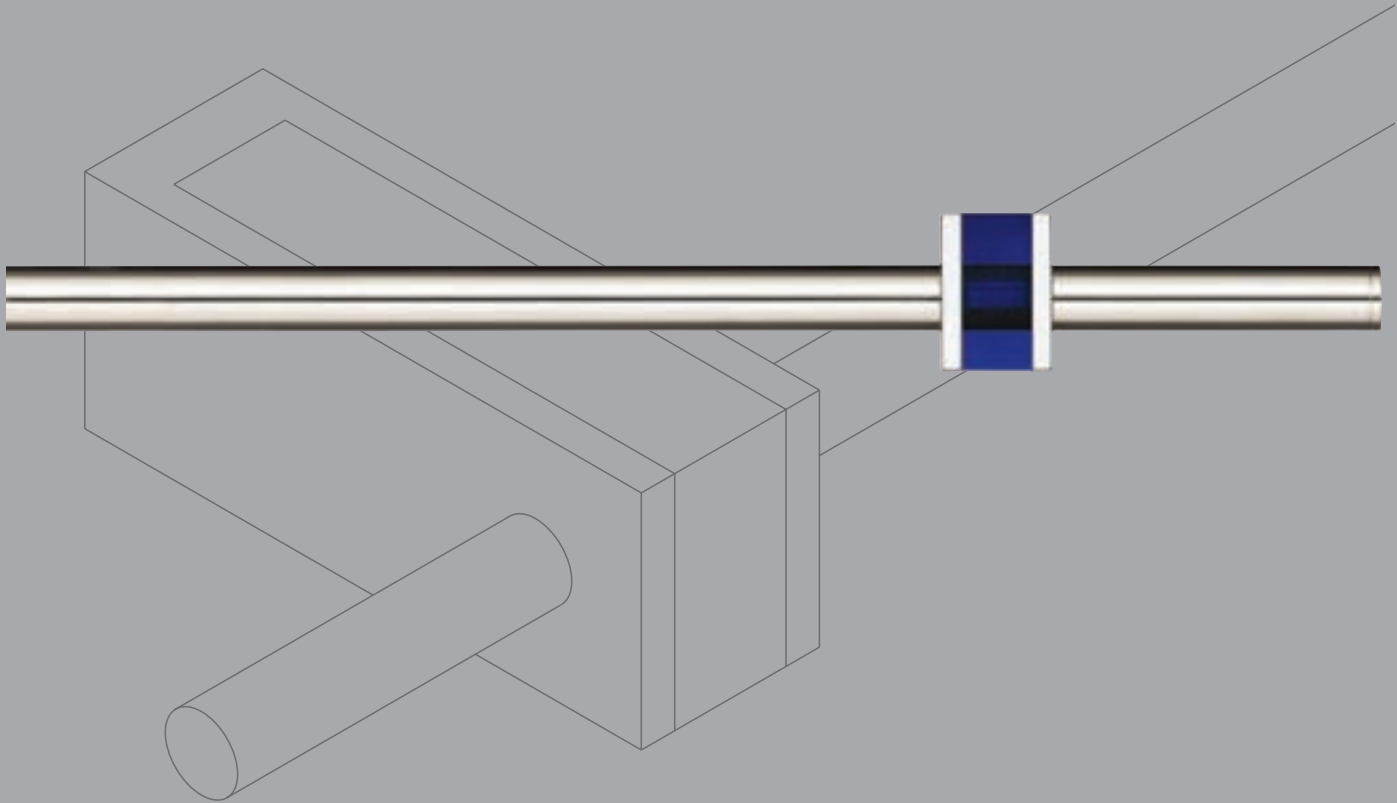

● modulo tecnico

modulotecnico

A gesture of any modern classic is a statement of perfect functionality. Modulo Tecnico is a combination of elegant simplicity with striking and precise technical lines, delivering the perfect synthesis of form and function.

polished nickel

brushed nickel

black

ROBERT ALLEN

PRESENTS

B L M E

modulotecnico

Pictured bracket is available
in single or double format

ROBERT ALLEN

PRESENTS

B L ● M E

3/4"

available rod diameters

modulotecnico

measurements

finials / holdback