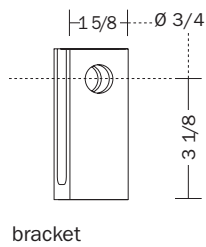

modulotecnico

measurements

finials / holdback

brackets

accessories