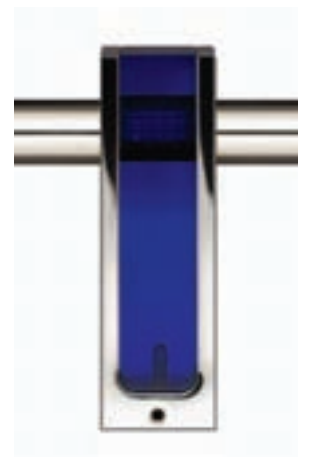

● modulo tecnico

modulotecnico

A gesture of any modern classic is a statement of perfect functionality. Modulo Tecnico is a combination of elegant simplicity with striking and precise technical lines, delivering the perfect synthesis of form and function.

polished nickel

brushed nickel

black

ROBERT ALLEN

PRESENTS

B L M E

modulotecnico

Pictured bracket is available
in single or double format