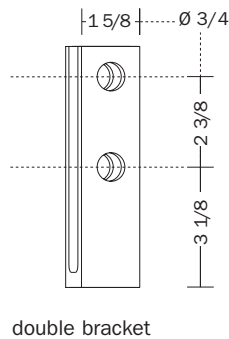

modulotecnico

measurements

finials / holdback

brackets

accessories