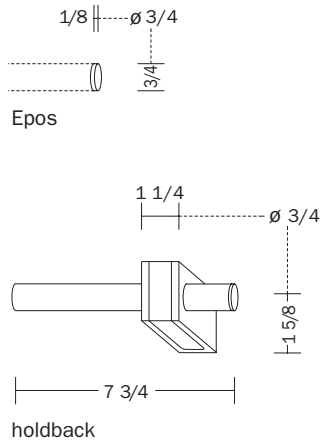

ROBERT ALLEN

PRESENTS

B L ● M E

3/4"

available rod diameters

modulotecnico

measurements

finials / holdback