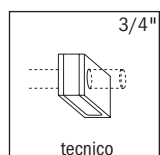

polished nickel

brushed nickel

black

ROBERT ALLEN

PRESENTS

B L M E

modulotecnico

Pictured bracket is available
in single or double format

ROBERT ALLEN

PRESENTS

B L ● M E

3/4"

available rod diameters

modulotecnico

measurements

finials / holdback