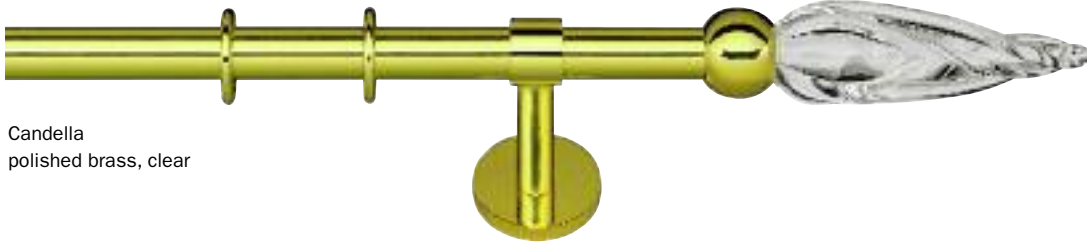

murano

candella

Candella
polished brass, clear

Candella
brushed brass, amber

Candella
brushed nickel, blue

Pictured bracket is available
in single or double format.

available rod diameter

ROBERT ALLEN

PRESENTS

B L ● M E

murano

candella measurements

finial

candella

brackets

wide bracket