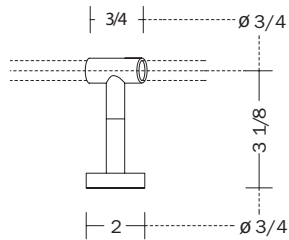

murano

candella

Candella
polished brass, clear

Candella
brushed brass, amber

Candella
brushed nickel, blue

Pictured bracket is available
in single or double format.

available rod diameter

ROBERT ALLEN

PRESENTS

B L ● M E

murano

candella measurements

finial

candella

brackets

wide bracket

wide bracket extended

wide double bracket

bracket extender
(for wide bracket)

brackets

inside mount bracket

accessories

eyelet hook

standard ring