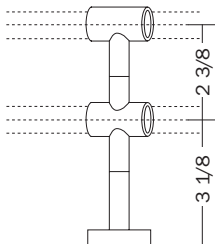

murano

candella

Candella
polished brass, clear

Candella
brushed brass, amber

Candella
brushed nickel, blue

Pictured bracket is available
in single or double format.

available rod diameter

ROBERT ALLEN

PRESENTS

B L ● M E

murano

candella measurements

finial

candella

brackets

wide bracket

wide bracket extended

wide double bracket

bracket extender
(for wide bracket)

brackets

inside mount bracket

accessories

eyelet hook

standard ring