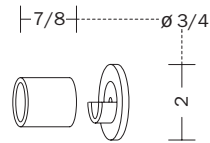

murano

candella

Candella
polished brass, clear

Candella
brushed brass, amber

Candella
brushed nickel, blue

Pictured bracket is available
in single or double format.

available rod diameter

ROBERT ALLEN

PRESENTS

B L ● M E

murano

candella measurements

finial

candella

brackets

wide bracket

wide bracket extended

wide double bracket

bracket extender
(for wide bracket)

brackets

inside mount bracket

accessories

eyelet hook

standard ring