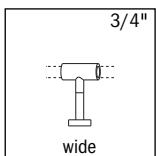

murano

candella

Candella
polished brass, clear

Candella
brushed brass, amber

Candella
brushed nickel, blue

Pictured bracket is available
in single or double format.

available rod diameter

ROBERT ALLEN

PRESENTS

B L ● M E

murano

candella measurements

finial

candella

brackets

wide bracket