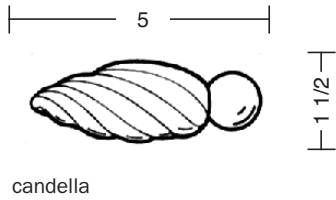

murano

candella

Candella
polished brass, clear

Candella
brushed brass, amber

Candella
brushed nickel, blue

Pictured bracket is available
in single or double format.

available rod diameter

ROBERT ALLEN

PRESENTS

B L ● M E

murano

candella measurements

finial

candella

brackets

wide bracket