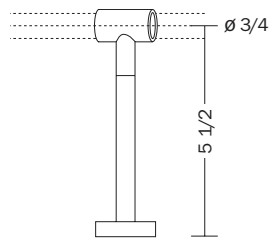

murano

candella

Candella
polished brass, clear

Candella
brushed brass, amber

Candella
brushed nickel, blue

Pictured bracket is available
in single or double format.

available rod diameter

ROBERT ALLEN

PRESENTS

B L ● M E

murano

candella measurements

finial

candella

brackets

wide bracket

wide bracket extended

wide double bracket

bracket extender
(for wide bracket)

brackets

inside mount bracket

accessories

eyelet hook

standard ring