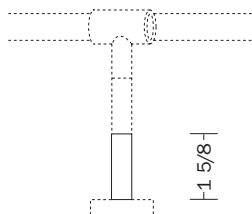

bracket extender
(for wide bracket)