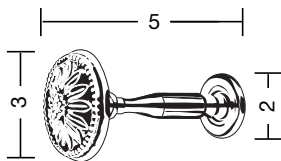

## louis XVI measurements

### brackets

inside mount bracket

### accessories

eyelet hook

decorative bracket single

standard ring

### holdback

Rialto Louis XVI holdback

decorative bracket double