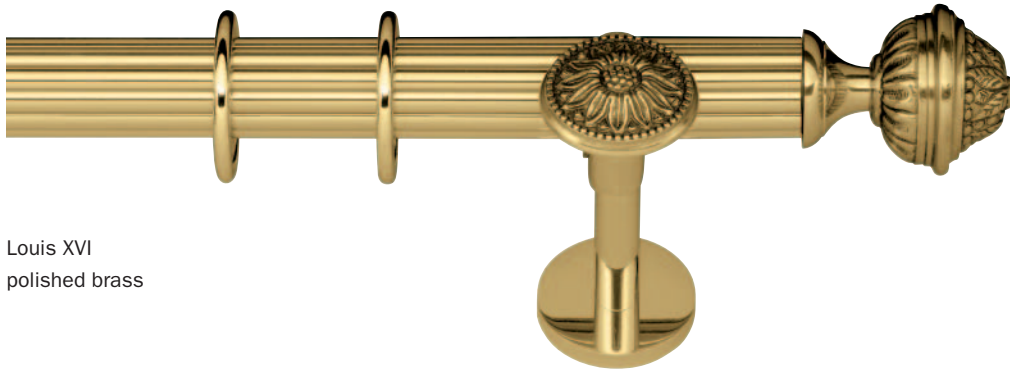

# rialto

louis XVI

Louis XVI  
polished brass

Louis XVI  
brushed brass

Pictured brackets are available  
in single or double format.

available rod diameter

ROBERT ALLEN

PRESENTS