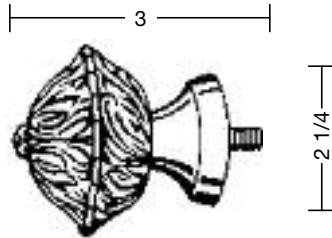

rialto

louis XVI measurements

finial

Rialto Louis XVI