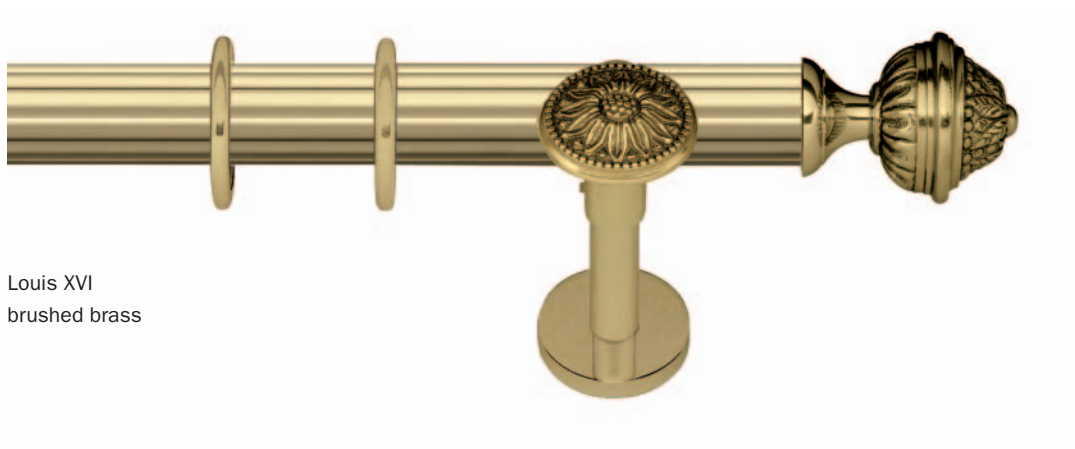

# rialto

louis XVI

Louis XVI  
polished brass

Louis XVI  
brushed brass

Pictured brackets are available  
in single or double format.

available rod diameter

ROBERT ALLEN

PRESENTS