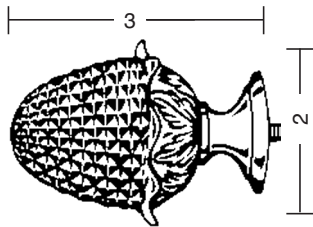

rialto

rialto

Rialto
polished brass

Rialto
brushed brass

Rialto
polished nickel

Rialto
brushed nickel

Rialto
antique bronze

Pictured brackets are available in single or double format.

ROBERT ALLEN

PRESENTS

B L M E

available rod diameter

rialto

rialto measurements

finial

Rialto

brackets

inside mount bracket

bracket

bracket extender

wide bracket

decorative bracket

holdback

Rialto holdback