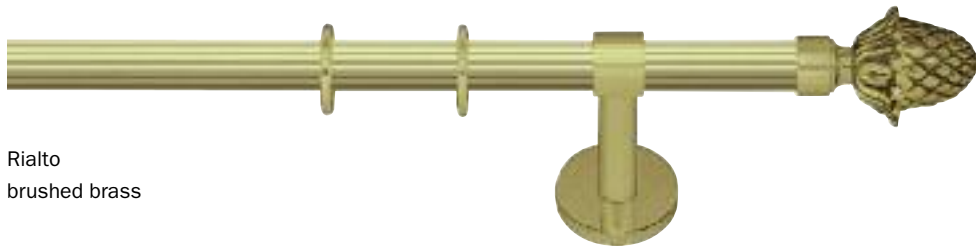

rialto

rialto

Rialto
polished brass

Rialto
brushed brass

Rialto
polished nickel

Rialto
brushed nickel

Rialto
antique bronze

Pictured brackets are available in single or double format.

ROBERT ALLEN

PRESENTS

B L M E

available rod diameter

rialto

rialto measurements

finial

Rialto