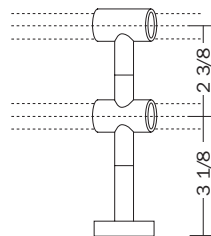

ROBERT ALLEN

PRESENTS

B L M E

available rod diameter

rialto

rialto measurements

finial

Rialto

brackets

inside mount bracket

bracket

bracket extender

wide bracket

decorative bracket

holdback

Rialto holdback

double wide bracket

accessories

eyelet hook

standard ring

wide bracket extended