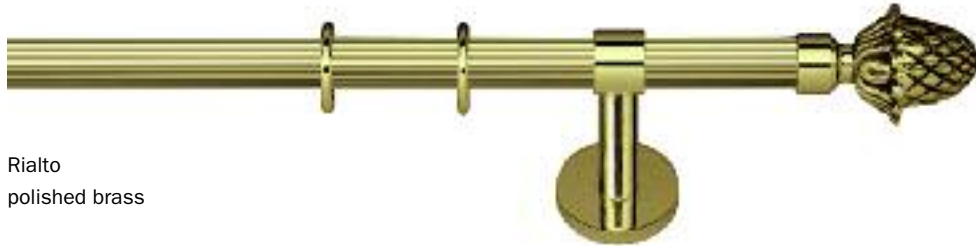

rialto

rialto

Rialto
polished brass

Rialto
brushed brass

Rialto
polished nickel

Rialto
brushed nickel

Rialto
antique bronze

Pictured brackets are available in single or double format.

ROBERT ALLEN

PRESENTS

B L M E

available rod diameter

rialto

rialto measurements

finial

Rialto

double wide bracket

accessories

eyelet hook

standard ring

wide bracket extended