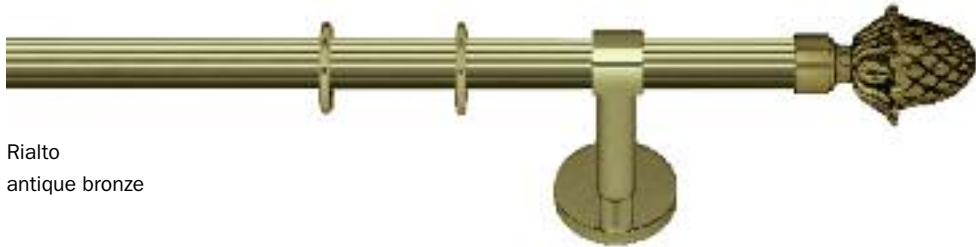

rialto

rialto

Rialto
polished brass

Rialto
brushed brass

Rialto
polished nickel

Rialto
brushed nickel

Rialto
antique bronze

Pictured brackets are available in single or double format.

ROBERT ALLEN

PRESENTS

B L M E

available rod diameter

rialto

rialto measurements

finial

Rialto