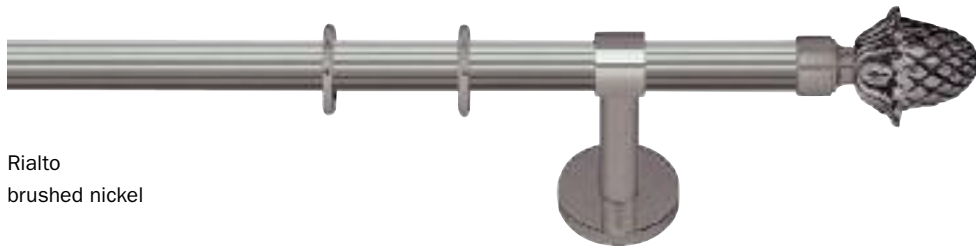

rialto

rialto

Rialto
polished brass

Rialto
brushed brass

Rialto
polished nickel

Rialto
brushed nickel

Rialto
antique bronze

Pictured brackets are available in single or double format.

ROBERT ALLEN

PRESENTS

B L M E

available rod diameter

rialto

rialto measurements

finial

Rialto