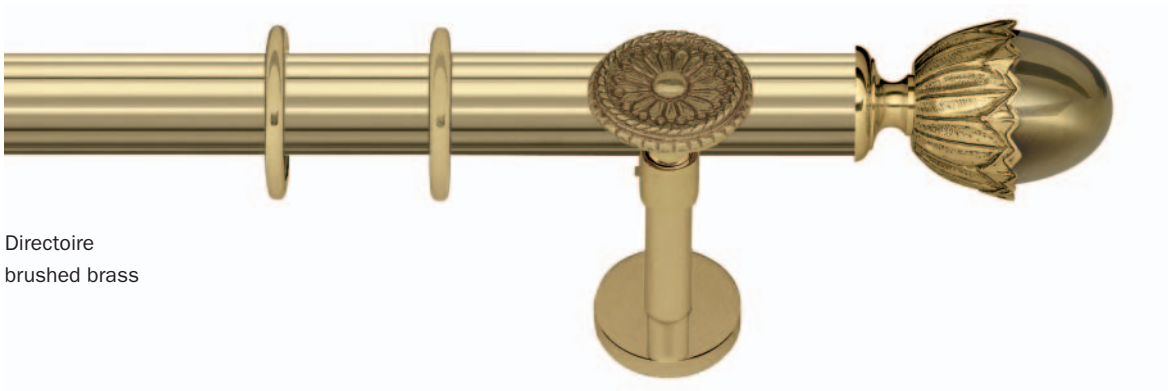

rialto

directoire

Directoire
polished brass

Directoire
brushed brass

Pictured brackets are available
in single or double format.

ROBERT ALLEN

PRESENTS

B L M E

rialto

directoire measurements

finial

Rialto Directoire

brackets

inside mount bracket

decorative bracket single

accessories

eyelet hook

standard ring

holdback

Rialto Directoire holdback

decorative bracket double