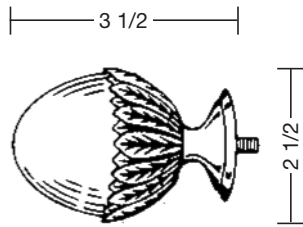

rialto

directoire

Directoire
polished brass

Directoire
brushed brass

Pictured brackets are available
in single or double format.

ROBERT ALLEN

PRESENTS

B L M E

rialto

directoire measurements

finial

Rialto Directoire

brackets

inside mount bracket

decorative bracket single

accessories