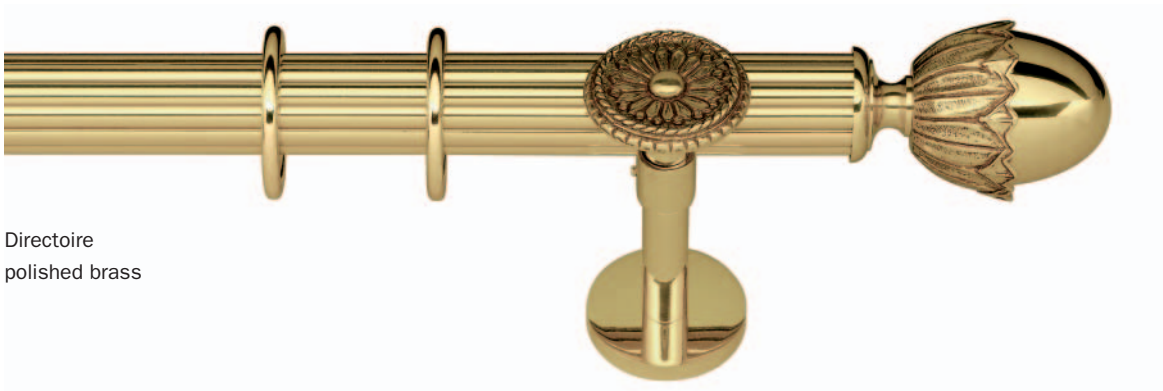

rialto

directoire

Directoire
polished brass

Directoire
brushed brass

Pictured brackets are available
in single or double format.

ROBERT ALLEN

PRESENTS

B L M E

rialto

directoire measurements

finial

Rialto Directoire

brackets

inside mount bracket

decorative bracket single

accessories

eyelet hook

standard ring

holdback

Rialto Directoire holdback

decorative bracket double