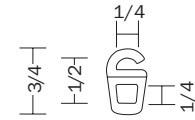

rialto

directoire measurements

finial

Rialto Directoire

brackets

inside mount bracket

decorative bracket single

accessories

eyelet hook

standard ring

holdback

Rialto Directoire holdback

decorative bracket double