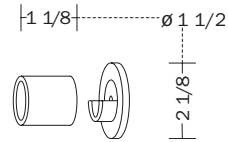

rialto

directoire measurements

finial

Rialto Directoire

brackets

inside mount bracket

decorative bracket single

accessories

eyelet hook

standard ring

holdback

Rialto Directoire holdback

decorative bracket double