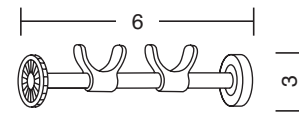

rialto

directoire

Directoire
polished brass

Directoire
brushed brass

Pictured brackets are available
in single or double format.

ROBERT ALLEN

PRESENTS

B L M E

rialto

directoire measurements

finial

Rialto Directoire

brackets

inside mount bracket

decorative bracket single

accessories

eyelet hook

standard ring

holdback

Rialto Directoire holdback

decorative bracket double