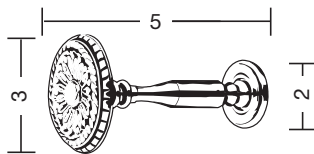

rialto

directoire

Directoire
polished brass

Directoire
brushed brass

Pictured brackets are available
in single or double format.

ROBERT ALLEN

PRESENTS

B L M E

rialto

directoire measurements

finial

Rialto Directoire

brackets

inside mount bracket

decorative bracket single

accessories

eyelet hook

standard ring

holdback

Rialto Directoire holdback

decorative bracket double