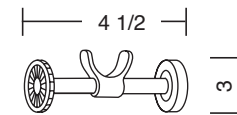

rialto

directoire

Directoire
polished brass

Directoire
brushed brass

Pictured brackets are available
in single or double format.

ROBERT ALLEN

PRESENTS

B L M E

rialto

directoire measurements

finial

Rialto Directoire

brackets

inside mount bracket

decorative bracket single

accessories

eyelet hook

standard ring

holdback

Rialto Directoire holdback

decorative bracket double