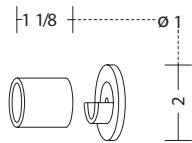

shanghai

ivory, brushed nickel

black, brushed nickel

red, brushed nickel

Pictured bracket is available in single or double format.

available rod diameter

shanghai

measurements

finial

shanghai

brackets

wide bracket

holdback

holdback

brackets

inside mount bracket

bracket extender

wide bracket extended

wide double bracket

accessories

eyelet hook

standard ring