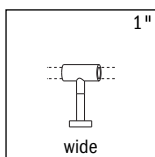

shanghai

ivory, brushed nickel

black, brushed nickel

red, brushed nickel

Pictured bracket is available in single or double format.

available rod diameter

shanghai

measurements

finial

shanghai

brackets

wide bracket

holdback

holdback

brackets

inside mount bracket