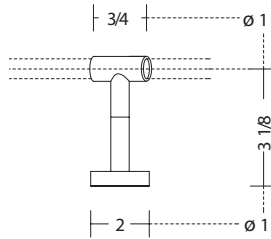

shanghai

ivory, brushed nickel

black, brushed nickel

red, brushed nickel

Pictured bracket is available in single or double format.

available rod diameter

shanghai

measurements

finial

shanghai

brackets

wide bracket

holdback

holdback

brackets

inside mount bracket