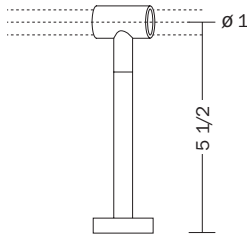

shanghai

ivory, brushed nickel

black, brushed nickel

red, brushed nickel

Pictured bracket is available in single or double format.

available rod diameter

shanghai

measurements

finial

shanghai

brackets

wide bracket

holdback

holdback

brackets

inside mount bracket

bracket extender

wide bracket extended

wide double bracket

accessories

eyelet hook

standard ring