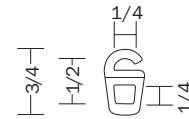

accessories

eyelet hook