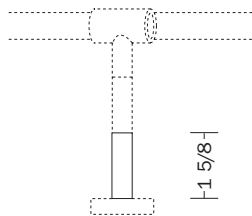

shanghai

ivory, brushed nickel

black, brushed nickel

red, brushed nickel

Pictured bracket is available in single or double format.

available rod diameter

shanghai

measurements

finial

shanghai

brackets

wide bracket

holdback

holdback

brackets

inside mount bracket

bracket extender

wide bracket extended

wide double bracket

accessories

eyelet hook

standard ring