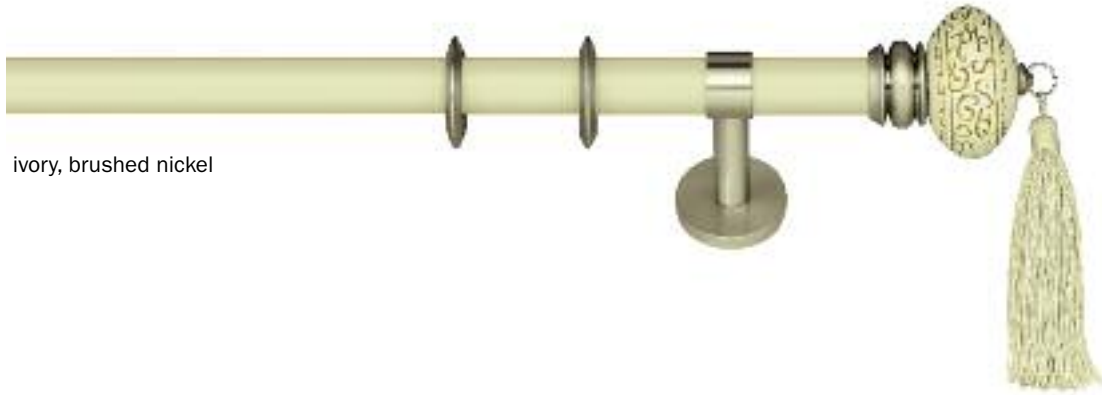

shanghai

shanghai

Shanghai ivory
brushed brass

Shanghai black
brushed brass

Shanghai red
brushed brass

The Shanghai collection offers a touch of oriental mystique. Delicately engraved finials are finished in a vivid lacquered look and come with matching tassels in ivory, ebony and red for a dramatic effect.

shanghai

ivory, brushed nickel

black, brushed nickel

red, brushed nickel

Pictured bracket is available in single or double format.

available rod diameter

shanghai

measurements