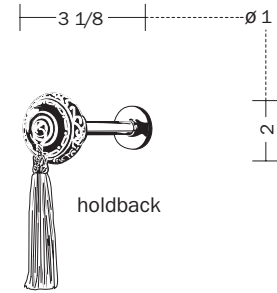

shanghai

ivory, brushed nickel

black, brushed nickel

red, brushed nickel

Pictured bracket is available in single or double format.

available rod diameter

shanghai

measurements

finial

shanghai

brackets

wide bracket

holdback

holdback

brackets

inside mount bracket

wide bracket extended

accessories

eyelet hook

bracket extender

wide double bracket

standard ring