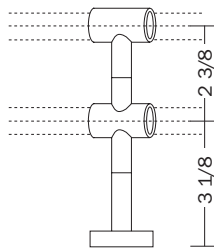

shanghai

ivory, brushed nickel

black, brushed nickel

red, brushed nickel

Pictured bracket is available in single or double format.

available rod diameter

shanghai

measurements

finial

shanghai

brackets

wide bracket

holdback

holdback

brackets

inside mount bracket

bracket extender

wide bracket extended

wide double bracket

accessories

eyelet hook

standard ring