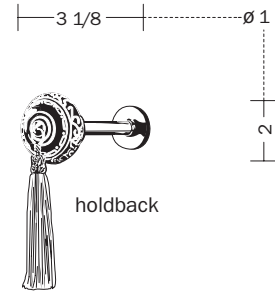

shanghai

ivory, brushed nickel

black, brushed nickel

red, brushed nickel

Pictured bracket is available in single or double format.

available rod diameter

shanghai

measurements

finial

shanghai

brackets

wide bracket

holdback

holdback

brackets

inside mount bracket

bracket extender

wide bracket extended

wide double bracket

accessories

eyelet hook

standard ring