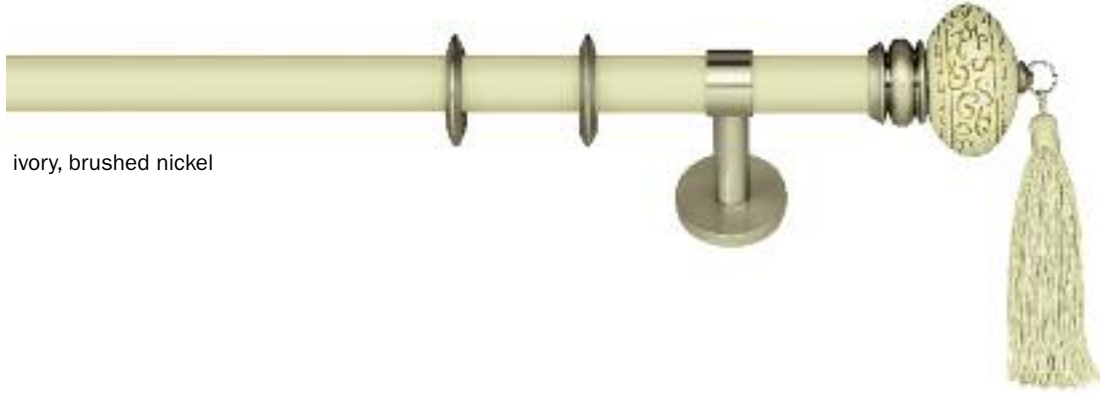

shanghai

shanghai

Shanghai ivory
brushed brass

Shanghai black
brushed brass

Shanghai red
brushed brass

The Shanghai collection offers a touch of oriental mystique. Delicately engraved finials are finished in a vivid lacquered look and come with matching tassels in ivory, ebony and red for a dramatic effect.

shanghai

ivory, brushed nickel

black, brushed nickel

red, brushed nickel

Pictured bracket is available in single or double format.

available rod diameter

shanghai

measurements