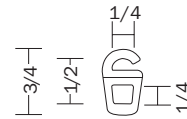

shanghai

ivory, brushed nickel

black, brushed nickel

red, brushed nickel

Pictured bracket is available in single or double format.

available rod diameter

shanghai

measurements

bracket extender

wide bracket extended

wide double bracket

accessories

eyelet hook

standard ring