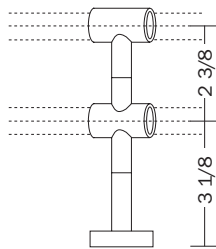

shanghai

ivory, brushed nickel

black, brushed nickel

red, brushed nickel

Pictured bracket is available in single or double format.

available rod diameter

shanghai

measurements

finial

shanghai

brackets

wide bracket

holdback

holdback

brackets

inside mount bracket

wide bracket extended

accessories

eyelet hook

bracket extender

wide double bracket

standard ring