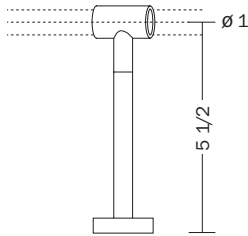

shanghai

ivory, brushed nickel

black, brushed nickel

red, brushed nickel

Pictured bracket is available in single or double format.

available rod diameter

shanghai

measurements

finial

shanghai

brackets

wide bracket

holdback

holdback

brackets

inside mount bracket

wide bracket extended

accessories

eyelet hook

bracket extender

wide double bracket

standard ring