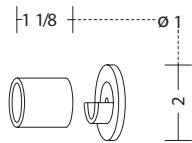

shanghai

ivory, brushed nickel

black, brushed nickel

red, brushed nickel

Pictured bracket is available in single or double format.

available rod diameter

shanghai

measurements

finial

shanghai

brackets

wide bracket

holdback

holdback

brackets

inside mount bracket

wide bracket extended

accessories

eyelet hook

bracket extender

wide double bracket

standard ring