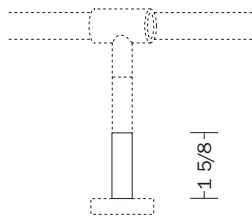

shanghai

ivory, brushed nickel

black, brushed nickel

red, brushed nickel

Pictured bracket is available in single or double format.

available rod diameter

shanghai

measurements

finial

shanghai

brackets

wide bracket

holdback

holdback

brackets

inside mount bracket

wide bracket extended

accessories

eyelet hook

bracket extender

wide double bracket

standard ring