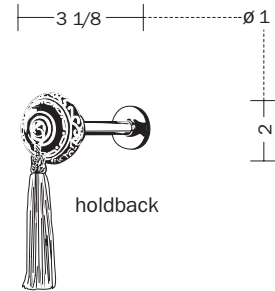

shanghai

ivory, brushed nickel

black, brushed nickel

red, brushed nickel

Pictured bracket is available in single or double format.

available rod diameter

ROBERT ALLEN

PRESENTS

B L ● M E

shanghai

measurements

finial

shanghai

brackets

wide bracket

holdback

holdback

brackets

inside mount bracket

bracket extender

wide bracket extended

wide double bracket

accessories

eyelet hook