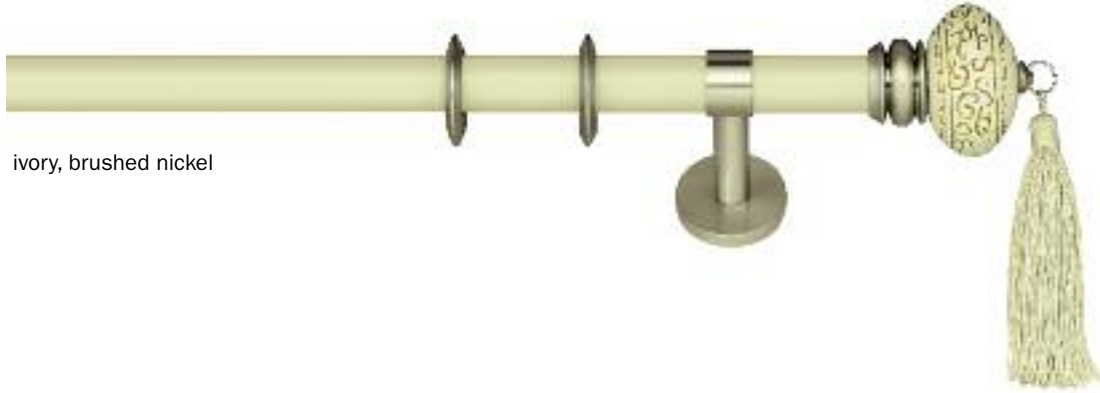

shanghai

ivory, brushed nickel

black, brushed nickel

red, brushed nickel

Pictured bracket is available in single or double format.

available rod diameter

ROBERT ALLEN

PRESENTS

B L ● M E

shanghai

measurements

finial

shanghai

brackets

wide bracket

holdback

holdback

brackets

inside mount bracket

bracket extender

wide bracket extended

wide double bracket

accessories

eyelet hook

standard ring