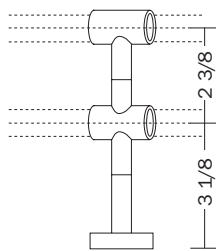

shanghai

ivory, brushed nickel

black, brushed nickel

red, brushed nickel

Pictured bracket is available in single or double format.

available rod diameter

ROBERT ALLEN

PRESENTS

B L ● M E

shanghai

measurements

finial

shanghai

brackets

wide bracket

holdback

holdback

brackets

inside mount bracket

bracket extender

wide bracket extended

wide double bracket

accessories

eyelet hook

standard ring