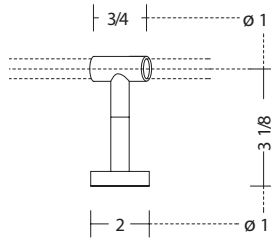

shanghai

ivory, brushed nickel

black, brushed nickel

red, brushed nickel

Pictured bracket is available in single or double format.

available rod diameter

ROBERT ALLEN

PRESENTS

B L ● M E

shanghai

measurements

finial

shanghai

brackets

wide bracket

holdback

holdback

brackets

inside mount bracket

bracket extender

wide bracket extended

wide double bracket

accessories

eyelet hook