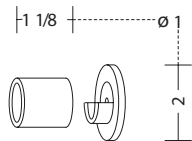

shanghai

ivory, brushed nickel

black, brushed nickel

red, brushed nickel

Pictured bracket is available in single or double format.

available rod diameter

ROBERT ALLEN

PRESENTS

B L ● M E

shanghai

measurements

finial

shanghai

brackets

wide bracket

holdback

holdback

brackets

inside mount bracket

bracket extender

wide bracket extended

wide double bracket

accessories

eyelet hook