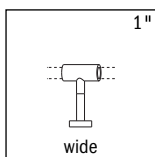

shanghai

ivory, brushed nickel

black, brushed nickel

red, brushed nickel

Pictured bracket is available in single or double format.

available rod diameter

ROBERT ALLEN

PRESENTS

B L ● M E

shanghai

measurements

finial

shanghai

brackets

wide bracket

holdback