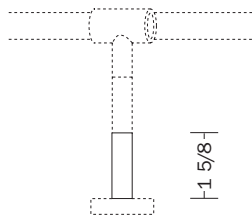

bracket extender