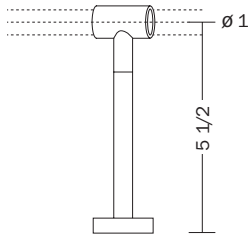

shanghai

ivory, brushed nickel

black, brushed nickel

red, brushed nickel

Pictured bracket is available in single or double format.

available rod diameter

ROBERT ALLEN

PRESENTS

B L ● M E

shanghai

measurements

finial

shanghai

brackets

wide bracket

holdback

holdback

brackets

inside mount bracket

bracket extender

wide bracket extended

wide double bracket

accessories

eyelet hook